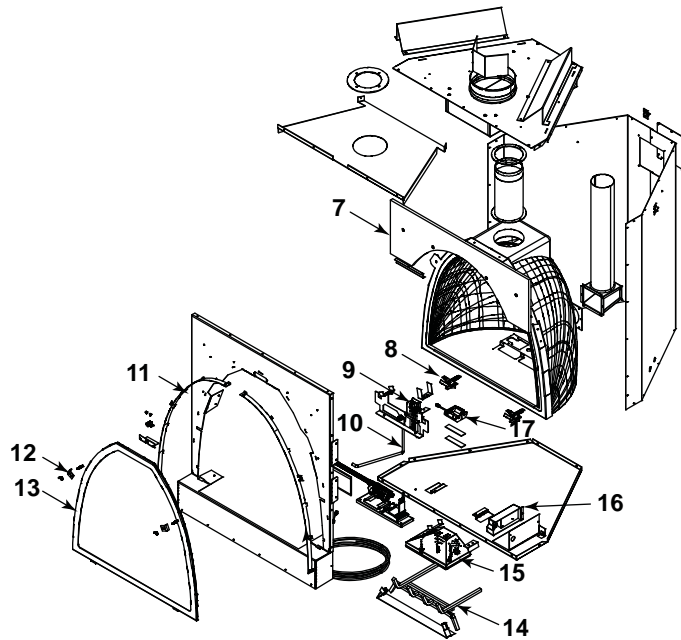

No one builds a better fire Ceramic Fiber Arched Direct Vent Fireplace

Log Set Assembly

IMPORTANT: THIS IS DATED INFORMATION. When requesting service or replacement parts for your appliance please provide model number and serial number. All parts listed in this manual may be ordered from an authorized dealer.

Stocked at Depot

ITEM	DESCRIPTION	COMMENTS	PART NUMBER	Stocked at Depot
	Log Set Assembly		LOGS-BRAVO	Y
1	Log 1 Back Log		SRV750-703	
2	Log 2 Right Inside Log		SRV750-705	
3	Log 3 Small Log		SRV750-706	
4	Log 4 Left Inside Log		SRV750-704	
5	Log 5 Right Log		SRV704-702	
6	Log 6 Left Log		SRV704-701	
7	Non-combustible board		704-192	
8	Glass Latch Assembly	Pkg of 2	33858/2	Y
9	Pilot Assembly NG (must order whole assembly)	Pre 002881385	SRV704-178-NG	Y
		Post 002881385	2090-012	Y
	Pilot Assembly LP (must order whole assembly)	Pre 002881385	SRV704-178-LP	Y
		Post 002881385	2090-013	Y
10	18" Flex 3/8" Diameter		567-301A	Y
11	Finishing Strips		704-233	
12	Glass Retainer		704-235	
13	Glass Door Assembly		GLA-BRAVO	Y
14	Log Grate		704-360A	
15	Burner NG		704-176A	Y
	Burner LP		704-175A	Y
16	Junction Box	Pre Oct 2004	100-250A	Y
		Post Oct 2004	4031-013	Y
17	Battery Pack		593-594A	Y

**Stocked
at Depot**

ITEM	DESCRIPTION	COMMENTS	PART NUMBER	Stocked at Depot
18.1	Flex Ball Valve Assembly		302-320A	Y
18.2	Valve NG		593-500	Y
	Valve LP		593-501	Y
18.3	Wire Assembly		593-590A	Y
18.4	Module		593-592	Y
18.5	Jumper Wire		2012-206	Y
18.6	Thermostat Wire Assembly		2045-024	Y
	Orifice NG (#42A)		060-800	Y
	Orifice LP (#53A)		060-801	Y
	3V Adaptor		593-593A	Y
	Decorative Front w/Mesh		DF-BRAVO-BK	
	Lava Rock Bag		705-420	
	Mesh Assembly		MESH-BRAVO	Y
	Mineral Wool		050-721	
	Patch Kit		SRV-PACK-CFX	
	Remote		SMART-STAT-HNG	
	Conversion Kit NG		NGKP-BRAVO	Y
	Conversion Kit LP		LPKP-BRAVO	Y
	Pilot Orifice NG		593-528	Y
	Pilot Orifice LP		593-527	Y
	Regulator NG		NGK-DXF	Y
	Regulator LP		LPK-DXF	Y