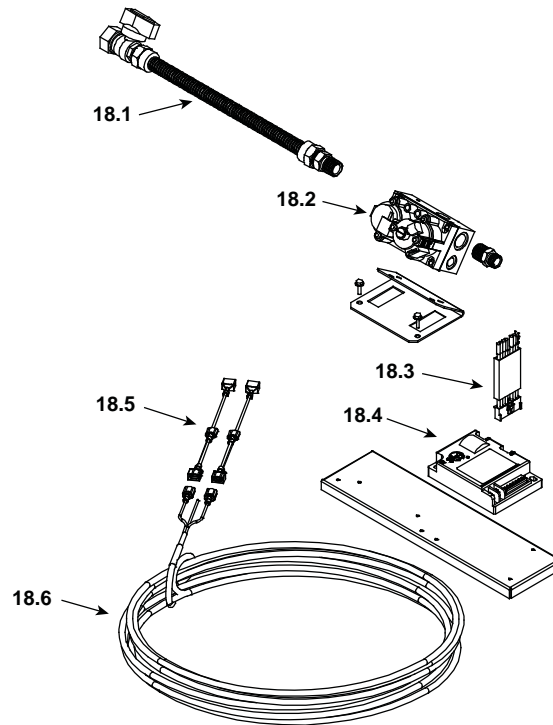

No one builds a better fire

Beginning Manufacturing Date: Mar 2003
Ending Manufacturing Date: Mar 2011

#18 Valve Assembly

IMPORTANT: THIS IS DATED INFORMATION. When requesting service or replacement parts for your appliance please provide model number and serial number. All parts listed in this manual may be ordered from an authorized dealer.

**Stocked
at Depot**

ITEM	DESCRIPTION	COMMENTS	PART NUMBER	Stocked at Depot
18.1	Flex Ball Valve Assembly		302-320A	Y
18.2	Valve NG		593-500	Y
	Valve LP		593-501	Y
18.3	Wire Assembly		593-590A	Y
18.4	Module		593-592	Y
18.5	Jumper Wire		2012-206	Y
18.6	Thermostat Wire Assembly		2045-024	Y
	Orifice NG (#42A)		060-800	Y
	Orifice LP (#53A)		060-801	Y
	3V Adaptor		593-593A	Y
	Decorative Front w/Mesh		DF-BRAVO-BK	
	Lava Rock Bag		705-420	
	Mesh Assembly		MESH-BRAVO	Y
	Mineral Wool		050-721	
	Patch Kit		SRV-PACK-CFX	
	Remote		SMART-STAT-HNG	
	Conversion Kit NG		NGKP-BRAVO	Y
	Conversion Kit LP		LPKP-BRAVO	Y
	Pilot Orifice NG		593-528	Y
	Pilot Orifice LP		593-527	Y
	Regulator NG		NGK-DXF	Y
	Regulator LP		LPK-DXF	Y