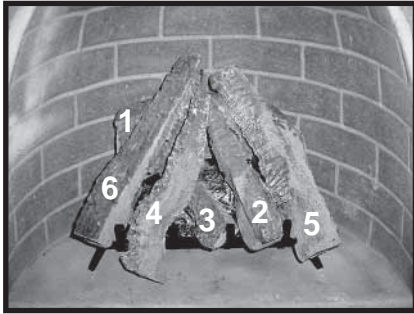

No one builds a better fire Ceramic Fiber Arched Direct Vent Fireplace

Log Set Assembly

IMPORTANT: THIS IS DATED INFORMATION. When requesting service or replacement parts for your appliance please provide model number and serial number. All parts listed in this manual may be ordered from an authorized dealer.

Stocked at Depot

ITEM	DESCRIPTION	COMMENTS	PART NUMBER	Stocked at Depot
	Log Set Assembly		LOGS-BRAVO	Y
1	Log 1 Back Log		SRV750-703	
2	Log 2 Right Inside Log		SRV750-705	
3	Log 3 Small Log		SRV750-706	
4	Log 4 Left Inside Log		SRV750-704	
5	Log 5 Right Log		SRV704-702	
6	Log 6 Left Log		SRV704-701	
7	Non-combustible board		704-192	
8	Glass Latch Assembly	Pkg of 2	33858/2	Y
9	Pilot Assembly NG (must order whole assembly)	Pre 002881385	SRV704-178-NG	Y
		Post 002881385	2090-012	Y
	Pilot Assembly LP (must order whole assembly)	Pre 002881385	SRV704-178-LP	Y
		Post 002881385	2090-013	Y
10	18" Flex 3/8" Diameter		567-301A	Y
11	Finishing Strips		704-233	
12	Glass Retainer		704-235	
13	Glass Door Assembly		GLA-BRAVO	Y
14	Log Grate		704-360A	
15	Burner NG		704-176A	Y
	Burner LP		704-175A	Y
16	Junction Box	Pre Oct 2004	100-250A	Y
		Post Oct 2004	4031-013	Y
17	Battery Pack		593-594A	Y

Additional service part numbers appear on following page