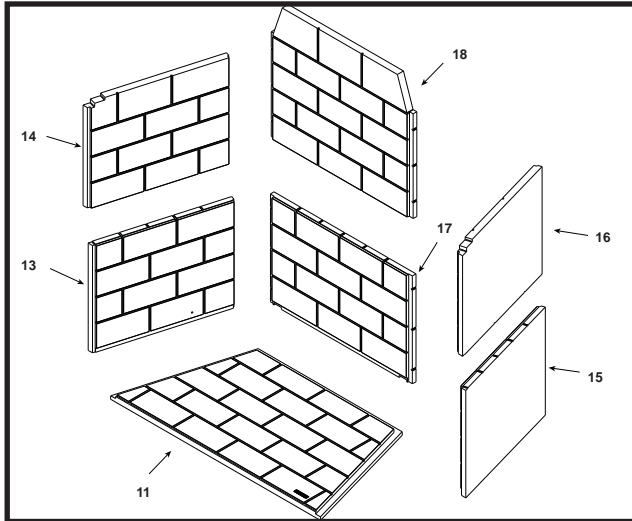

Traditional Molded Brick Panel