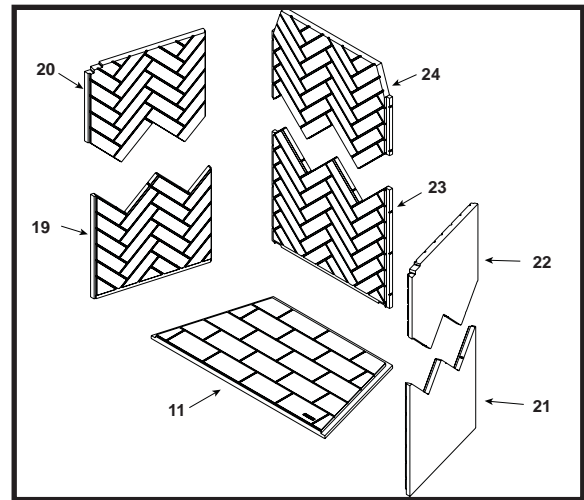

Herringbone Molded Brick Panel

IMPORTANT: THIS IS DATED INFORMATION. When requesting service or replacement parts for your appliance please provide model number and serial number. All parts listed in this manual may be ordered from an authorized dealer.

**Stocked
at Depot**

ITEM	DESCRIPTION	COMMENTS	PART NUMBER	
Traditional Molded Brick Panel				
13	Lower Left Panel		4059-350	
14	Upper Left Panel		4059-351	
15	Lower Right Panel		4059-352	
16	Upper Right Panel		4059-353	
17	Lower Rear Panel		4059-354	
18	Upper Rear Panel		4059-355	
Herringbone Molded Brick Panel				
19	Lower Left Panel		4059-357	
20	Upper Left Panel		4059-358	
21	Lower Right Panel		4059-359	
22	Upper Right Panel		4059-360	
23	Lower Rear Panel		4059-361	
24	Upper Rear Panel		4059-362	
	Refractory Fastener Pack Contains: 25 #6 X 1 1/2" Panhead screw, 3/32" Drill Bit, 17 T- Brackets, 2 Y-Brackets, 6 Clips,		4059-043