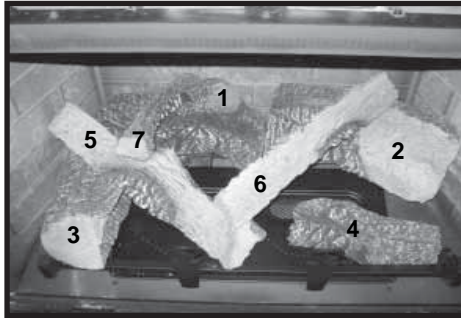

Log Set Assembly

IMPORTANT: THIS IS DATED INFORMATION. When requesting service or replacement parts for your appliance please provide model number and serial number. All parts listed in this manual may be ordered from an authorized dealer.

Stocked at Depot

ITEM	DESCRIPTION	COMMENTS	PART NUMBER	
	Log Assembly		LOGS-QFI35FB	Y
1	Log 1		SRV2223-703	
2	Log 2		SRV2223-701	
3	Log 3		SRV2223-702	
4	Log 4		SRV2223-706	
5	Log 5		SRV2223-704	
6	Log 6		SRV2223-705	
7	Log 7		SRV2221-707	
8	Slide Plate Handle		2019-201	
9	Slide Plate Assembly		2202-012	
	Gasket, Termination Plate		2201-401	
10	Cover Plate, Left		2202-113	
11	Burner		2223-007	Y
12	Media Tray		2202-112	
13	Log Grate		2223-016	
14	Glass Door Assembly		GLA-2202	Y
15	Power Cord Assembly		2201-024	Y
16	Cover Plate, Right		2202-114	
17	Blower Assembly		GFK-210-C	
18	Cover Plate, Back		2202-104	

Additional service part numbers on following page.