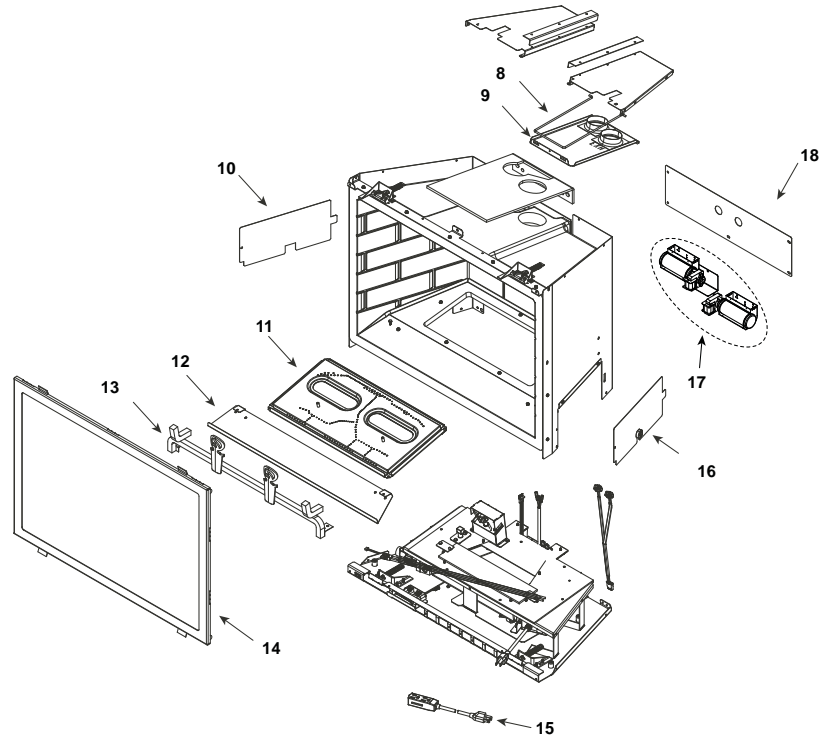

Log Set Assembly

IMPORTANT: THIS IS DATED INFORMATION. When requesting service or replacement parts for your appliance please provide model number and serial number. All parts listed in this manual may be ordered from an authorized dealer.

Stocked at Depot

ITEM	DESCRIPTION	COMMENTS	PART NUMBER	
	Log Assembly		LOGS-QFI35FB	Y
1	Log 1		SRV2223-703	
2	Log 2		SRV2223-701	
3	Log 3		SRV2223-702	
4	Log 4		SRV2223-706	
5	Log 5		SRV2223-704	
6	Log 6		SRV2223-705	
7	Log 7		SRV2221-707	
8	Slide Plate Handle		2019-201	
9	Slide Plate Assembly		2202-012	
	Gasket, Termination Plate		2201-401	
10	Cover Plate, Left		2202-113	
11	Burner		2223-007	Y
12	Media Tray		2202-112	
13	Log Grate		2223-016	
14	Glass Door Assembly		GLA-2202	Y
15	Power Cord Assembly		2201-024	Y
16	Cover Plate, Right		2202-114	
17	Blower Assembly		GFK-210-C	
18	Cover Plate, Back		2202-104	

Additional service part numbers on following page.