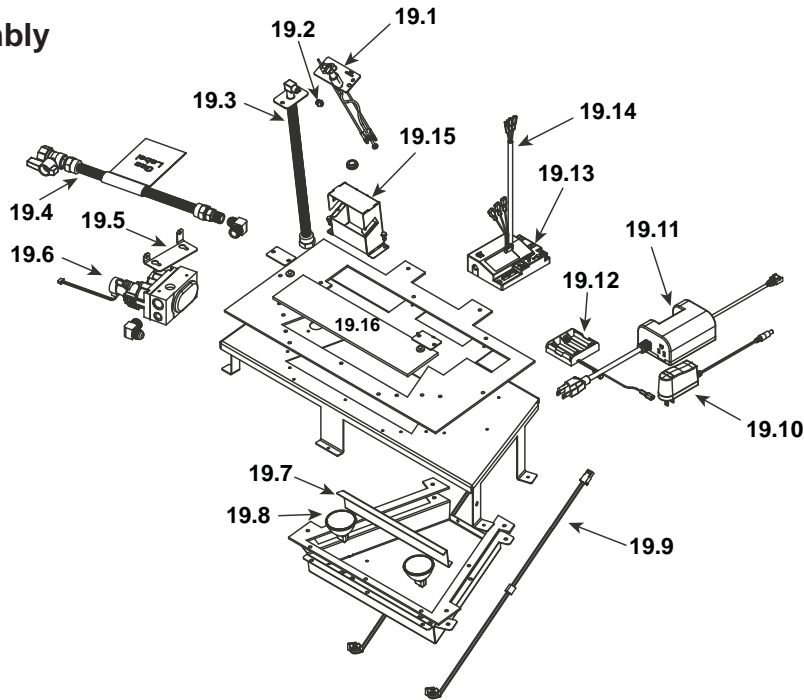

Stocked at Depot

ITEM	DESCRIPTION	COMMENTS	PART NUMBER	
	Log Assembly		LOGS-QFI35FB	Y
1	Log 1		SRV2223-703	
2	Log 2		SRV2223-701	
3	Log 3		SRV2223-702	
4	Log 4		SRV2223-706	
5	Log 5		SRV2223-704	
6	Log 6		SRV2223-705	
7	Log 7		SRV2221-707	
8	Slide Plate Handle		2019-201	
9	Slide Plate Assembly		2202-012	
	Gasket, Termination Plate		2201-401	
10	Cover Plate, Left		2202-113	
11	Burner		2223-007	Y
12	Media Tray		2202-112	
13	Log Grate		2223-016	
14	Glass Door Assembly		GLA-2202	Y
15	Power Cord Assembly		2201-024	Y
16	Cover Plate, Right		2202-114	
17	Blower Assembly		GFK-210-C	
18	Cover Plate, Back		2202-104	

Additional service part numbers on following page.

#19 Valve Assembly

IMPORTANT: THIS IS DATED INFORMATION. When requesting service or replacement parts for your appliance please provide model number and serial number. All parts listed in this manual may be ordered from an authorized dealer.

**Stocked
at Depot**

ITEM	DESCRIPTION	COMMENTS	PART NUMBER	
19.1	Pilot Assembly NG		2198-014	Y
	Pilot Assembly LP		2198-015	Y
19.2	Burner Orifice NG (#31C)		582-831	Y
	Burner Orifice LP (#49C)		582-849	Y
19.3	Flex Assembly		383-302A	Y
19.4	Flex Ball Valve Assembly		2201-108	Y
19.5	Valve Bracket		2202-108	
19.6	Valve NG		2166-302	Y
	Valve LP		2166-303	Y
19.7	Air Passage Divider		2202-144	
19.8	Ember Bulb	Qty 2 req	2201-150	Y
19.9	Light Wire Assembly		2201-011	Y
19.10	Power Supply		2166-305	Y
19.11	Auxillary Box		2166-335	Y
19.12	Battery Pack**		2166-323	Y
19.13	Module		2166-307	Y
19.14	Wire Assembly		2201-304	Y
19.15	Pilot Bracket		2201-118	
19.16	Ember Glass		2201-115	Y

**Fuse for battery pack can be sourced locally, not a warranty item. Specs are 500mA~10A 3/4" long

Additional service part numbers on following page.