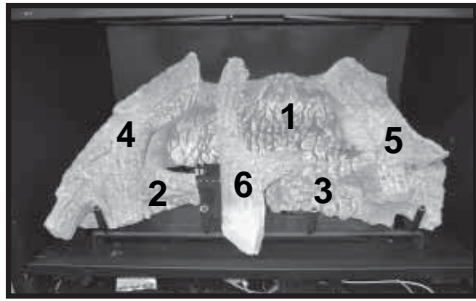

Log Set Assembly

IMPORTANT: THIS IS DATED INFORMATION. When requesting service or replacement parts for your appliance please provide model number and serial number. All parts listed in this manual may be ordered from an authorized dealer.

Stocked at Depot

ITEM	DESCRIPTION	COMMENTS	PART NUMBER	
	Log Assembly		LOGS-NDI35	Y
1	Log 1		SRV2224-701	
2	Log 2		SRV2224-706	
3	Log 3		SRV2224-702	
4	Log 4		SRV2224-703	
5	Log 5		SRV2224-704	
6	Log 6		SRV2224-705	
7	Fireplace Termination Assembly		2205-012	
	Flex Pipe Handle		438-351	
	Gasket		2206-401	
8	Burner Assembly		2224-007	Y
9	Base Pan		2205-106	
10	Valve Assembly		Refer to valve page.	
11	Grate Assembly		2224-016	
12	Glass Door Assembly		GLA-2205	Y
13	Control Panel		2205-129	
14	Cord Assembly		2226-017	Y
15	Wire Assembly		2206-068	Y

Additional service part numbers appear on following page.