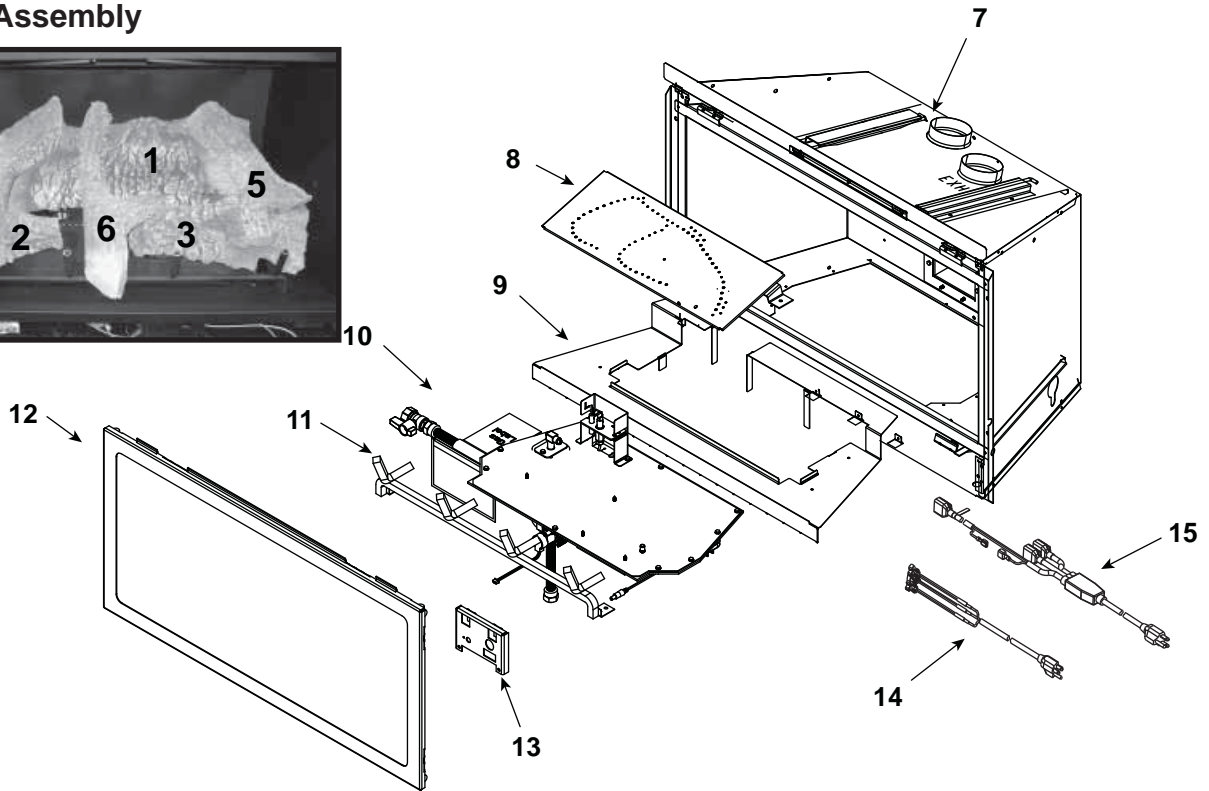

Log Set Assembly

IMPORTANT: THIS IS DATED INFORMATION. When requesting service or replacement parts for your appliance please provide model number and serial number. All parts listed in this manual may be ordered from an authorized dealer.

Stocked at Depot

ITEM	DESCRIPTION	COMMENTS	PART NUMBER	
	Log Assembly		LOGS-NDI35	Y
1	Log 1		SRV2224-701	
2	Log 2		SRV2224-706	
3	Log 3		SRV2224-702	
4	Log 4		SRV2224-703	
5	Log 5		SRV2224-704	
6	Log 6		SRV2224-705	
7	Fireplace Termination Assembly		2205-012	
	Flex Pipe Handle		438-351	
	Gasket		2206-401	
8	Burner Assembly		2224-007	Y
9	Base Pan		2205-106	
10	Valve Assembly		Refer to valve page.	
11	Grate Assembly		2224-016	
12	Glass Door Assembly		GLA-2205	Y
13	Control Panel		2205-129	
14	Cord Assembly		2226-017	Y
15	Wire Assembly		2206-068	Y

Additional service part numbers appear on following page.