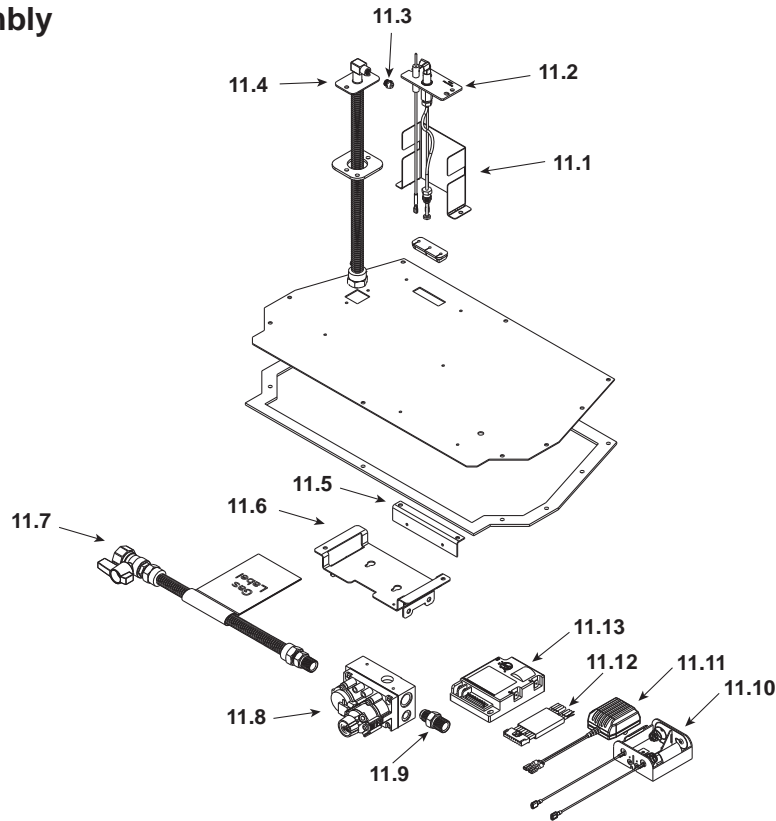

Stocked at Depot

ITEM	DESCRIPTION	COMMENTS	PART NUMBER	
	Log Assembly		LOGS-NDI35	Y
1	Log 1		SRV2224-701	
2	Log 2		SRV2224-706	
3	Log 3		SRV2224-702	
4	Log 4		SRV2224-703	
5	Log 5		SRV2224-704	
6	Log 6		SRV2224-705	
7	Fireplace Termination Assembly		2205-012	
	Flex Pipe Handle		438-351	
	Gasket		2206-401	
8	Burner Assembly		2224-007	Y
9	Base Pan		2205-106	
10	Valve Assembly		Refer to valve page.	
11	Grate Assembly		2224-016	
12	Glass Door Assembly		GLA-2205	Y
13	Control Panel		2205-129	
14	Cord Assembly		2226-017	Y
15	Wire Assembly		2206-068	Y

Additional service part numbers appear on following page.

#10 Valve Assembly

IMPORTANT: THIS IS DATED INFORMATION. When requesting service or replacement parts for your appliance please provide model number and serial number. All parts listed in this manual may be ordered from an authorized dealer.

Stocked at Depot

ITEM	DESCRIPTION	COMMENTS	PART NUMBER	
10.1	Pilot Bracket		2206-105	
10.2	Pilot Assembly NG		2198-014	Y
	Pilot Assembly LP		2198-015	Y
10.3	Orifice NG (#33C)		582-833	Y
	Orifice LP (#50C)		582-850	Y
10.4	18" Flex Tube Assembly		530-302A	Y
10.5	Bracket		2205-128	
10.6	Valve Bracket		2205-146	
10.7	Flex Ball Valve Assembly		302-320A	Y
10.8	Valve NG		750-500	Y
	Valve LP		750-501	Y
10.9	Brass Connector	Pkg of 5	303-315/5	Y
10.10	Battery Pack		593-594A	Y
10.11	Wire Harness		593-590A	Y
10.12	Power Supply		593-593A	Y
10.13	Module		593-592	Y