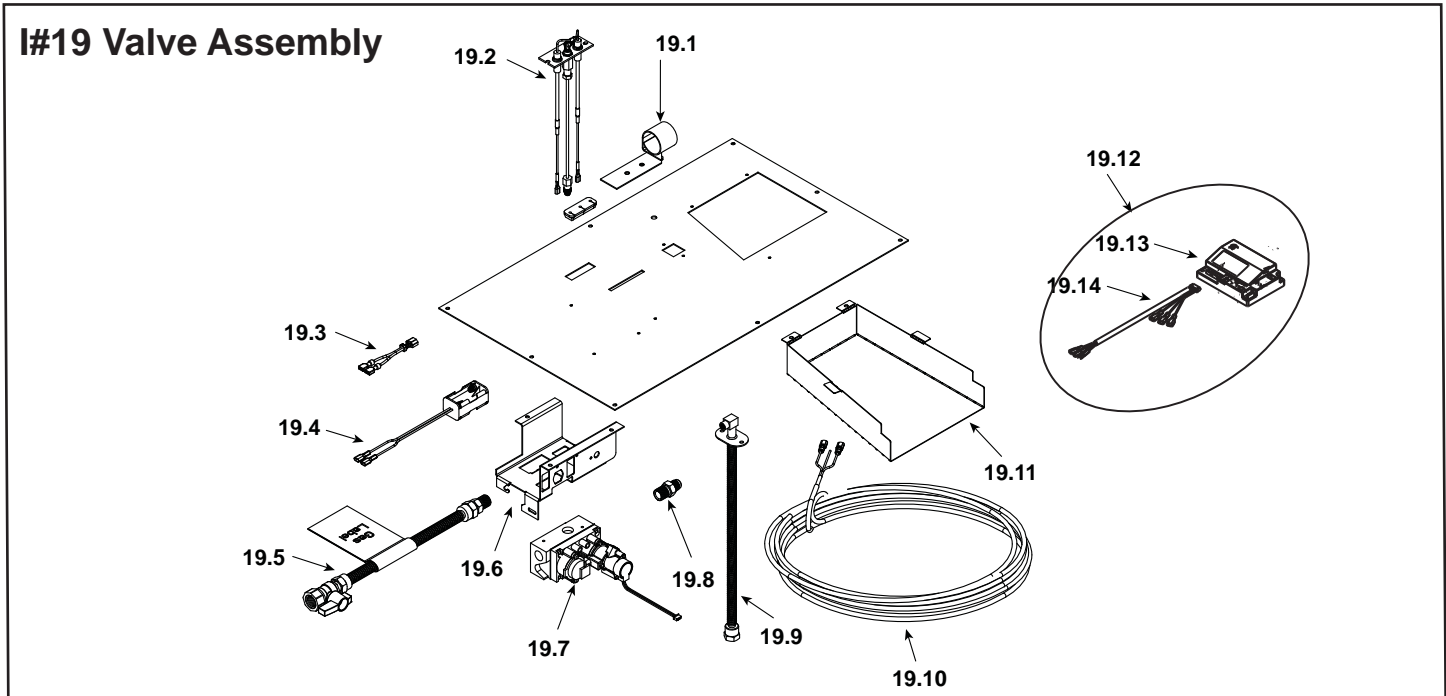

IMPORTANT: THIS IS DATED INFORMATION. When requesting service or replacement parts for your appliance please provide model number and serial number. All parts listed in this manual may be ordered from an authorized dealer.

Stocked at Depot

ITEM	DESCRIPTION	COMMENTS	PART NUMBER	
19.1	Shutter Bracket Assembly		2166-157	Y
19.2	Pilot Assembly NG		2166-370	Y
	Pilot Assembly LP		2166-371	Y
	Pilot Tube		SRV485-301	Y
19.3	Jumper Wire		2187-198	Y
19.4	Battery Pack**		2166-323	Y
19.5	Flex Ball Valve Assembly		302-320A	Y
19.6	Valve Bracket		2118-104	
19.7	Valve NG		2166-302	Y
	Valve LP		2166-303	Y
19.7	Male Connector	Pkg of 5	303-315/5	Y
19.9	Bulkhead W/Tube		2166-119	Y
19.10	Wire Assembly		2045-024	
19.11	Chute		2167-182	
19.12	Control Assembly		2164-030	Y
19.13	Module		2166-307	
19.14	Wire Harness		2166-304	
	Burner Orifice NG (#35C)		582-835	Y
	Burner Orifice LP (#51C)		582-851	Y
	Power Supply		2166-305	Y

**Fuse for battery pack can be sourced locally, not a warranty item. Specs are 500mA~10A 3/4" long
Additional service part numbers appear on following page.