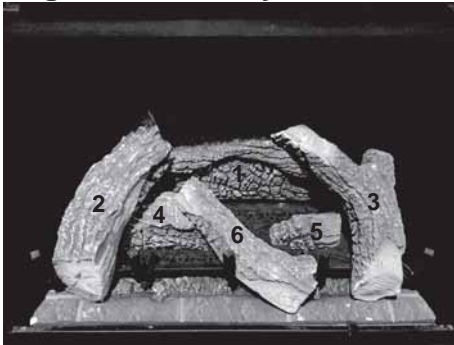

Log Set Assembly

IMPORTANT: THIS IS DATED INFORMATION. When requesting service or replacement parts for your appliance please provide model number and serial number. All parts listed in this manual may be ordered from an authorized dealer.

Stocked at Depot

ITEM	DESCRIPTION	COMMENTS	PART NUMBER	
	Log Assembly		LOGS-BV42	Y
1	Log 1		SRV2212-701	
2	Log 2		SRV2212-702	
3	Log 3		SRV2212-703	
4	Log 4		SRV2168-704	
5	Log 5		SRV2212-705	
6	Log 6		SRV2212-706	
7	Insulation Board		2170-136	
8	Burner Top		SRV2170-100	Y
9	Burner Assembly, NG		2168-007	Y
	Burner Assembly, LP		2168-008	Y
10	Grate Assembly		2170-104	
11	Basket Cover	Qty 2 req	2209-110	
12	Lava Rock Basket		2212-109	
13	Glass Assembly		GLA-950TR	Y
14	Mesh Assembly		560-382A	Y
15	Louver Assembly, Top		2210-021	
16	Hood		SRV560-175	
17	Louver Assembly, Bottom		2212-020	
18	Junction Box		4021-013	Y

Additional service part numbers appear on following page.