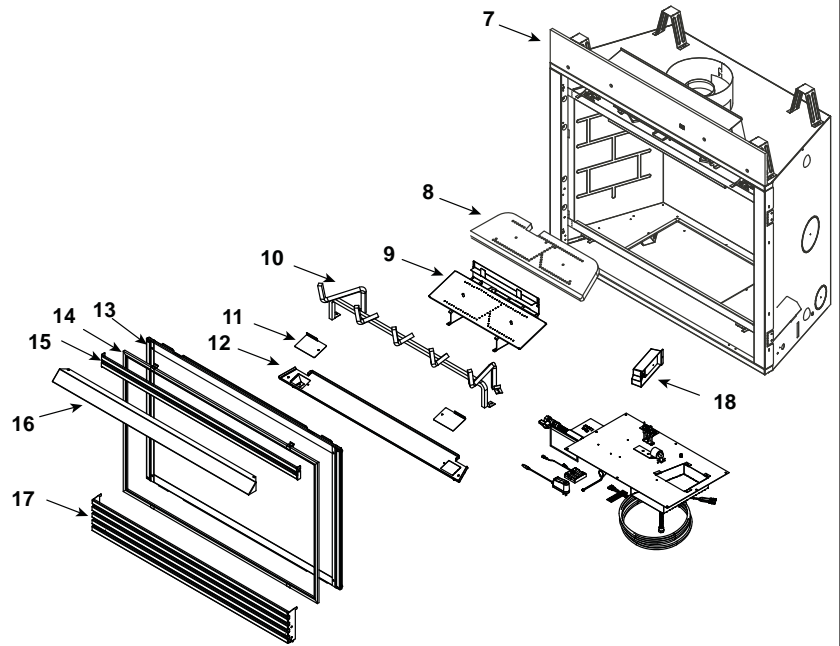

Log Set Assembly

IMPORTANT: THIS IS DATED INFORMATION. When requesting service or replacement parts for your appliance please provide model number and serial number. All parts listed in this manual may be ordered from an authorized dealer.

Stocked at Depot

ITEM	DESCRIPTION	COMMENTS	PART NUMBER	
	Log Assembly		LOGS-BV42	Y
1	Log 1		SRV2212-701	
2	Log 2		SRV2212-702	
3	Log 3		SRV2212-703	
4	Log 4		SRV2168-704	
5	Log 5		SRV2212-705	
6	Log 6		SRV2212-706	
7	Insulation Board		2170-136	
8	Burner Top		SRV2170-100	Y
9	Burner Assembly, NG		2168-007	Y
	Burner Assembly, LP		2168-008	Y
10	Grate Assembly		2170-104	
11	Basket Cover	Qty 2 req	2209-110	
12	Lava Rock Basket		2212-109	
13	Glass Assembly		GLA-950TR	Y
14	Mesh Assembly		560-382A	Y
15	Louver Assembly, Top		2210-021	
16	Hood		SRV560-175	
17	Louver Assembly, Bottom		2212-020	
18	Junction Box		4021-013	Y

Additional service part numbers appear on following page.