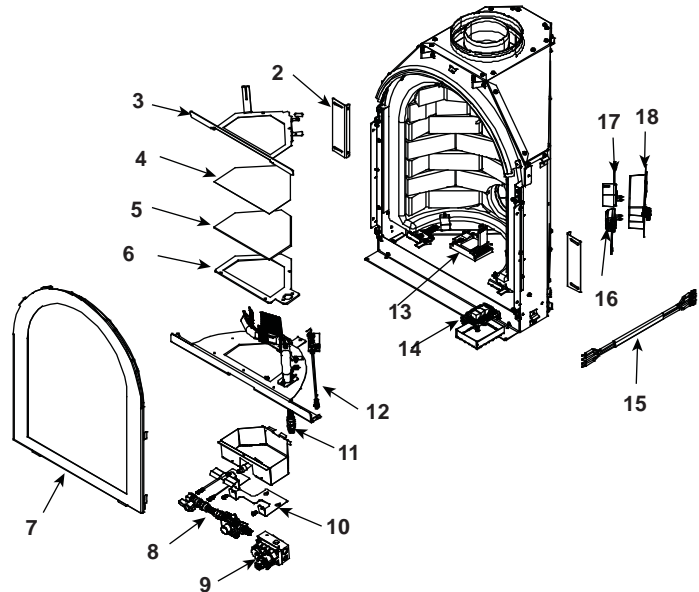

Log Set Assembly

IMPORTANT THIS IS DATED INFORMATION: When Requesting service or replacement parts for your appliance please provide model number and serial number. All parts listed in this manual may be ordered from an authorized dealer.

Stocked at Depot

ITEM	DESCRIPTION	COMMENTS	PART NUMBER	
	Log Set Assembly/Burner Assembly		LOGS-CRESCENTII	Y
1	Small Log		SRV2083-185	
2	Nailing Tab		2083-212	
3	Bracket, Glass		2083-234	
4	Orange Film (Kapton Lens)	Pre 0021179425	2083-180	
		Post 0021179425	2083-280	
5	Glass, Light Box	Pre 0021179425	SRV2083-135	
		Post 0021179425	SRV2083-235	
6	Gasket, Light box		2083-232	
7	Glass Door Assembly		GLA-CRESCENTII	Y
8	Regulator Assembly NG		2083-062	Y
	Regulator Assembly LP		2083-063	Y
9	Valve NG		750-500	Y
	Valve LP		593-501	Y
10	Valve Bracket		2083-233	
11	Flex Tube		2073-007	Y
12	Pilot Assembly NG		2090-012	Y
	Pilot Assembly LP		2090-013	Y
13	Control Module		593-592	Y
14	Circuit Board		2083-030	Y
15	Wall Switch Wire (4 Lead)		2083-031	Y
16	3V Adaptor Plug		593-593A	Y
17	12V Adaptor		2083-022	Y
18	Junction Box		4021-013	Y

Additional service parts on following page.